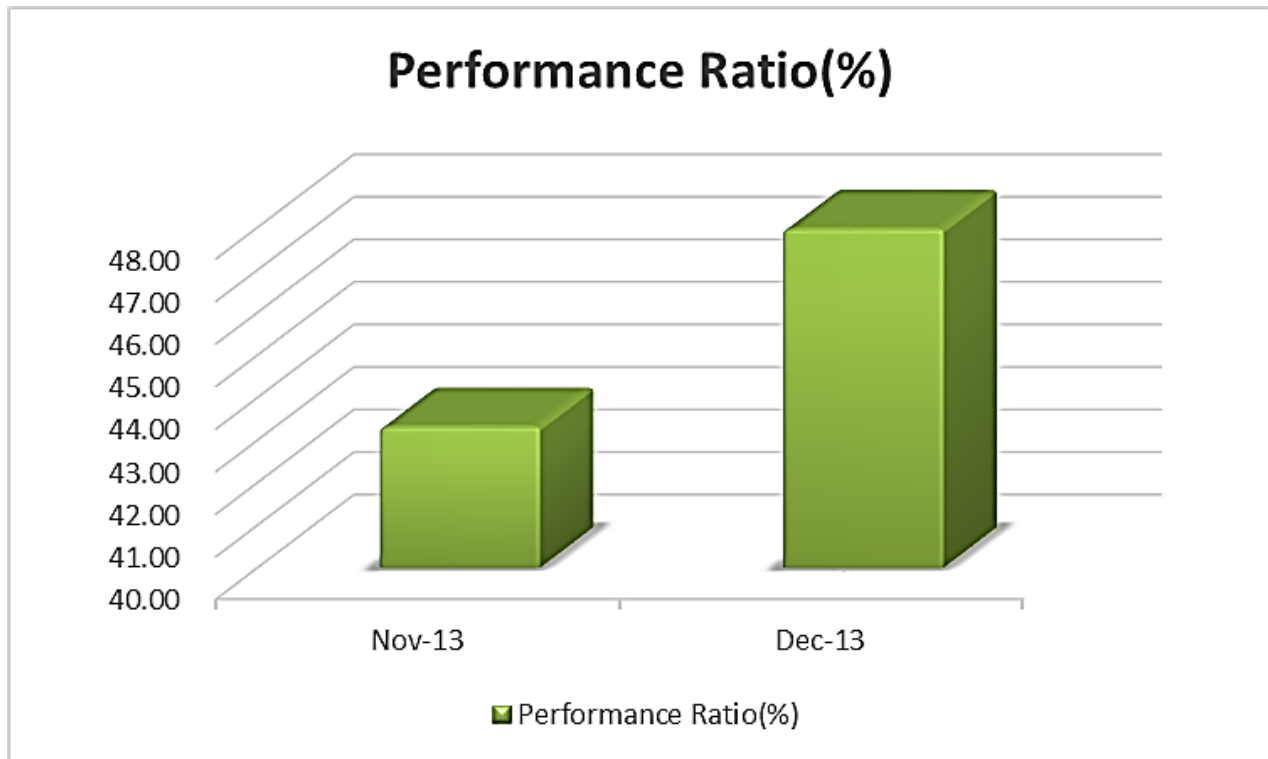

2013 Market Performance

(DISCOS REMITTANCE)

Period	Performance Ratio (%)
Nov-13	43.31
Dec-13	47.96
Average	45.63

Source: Market Operator(MO)